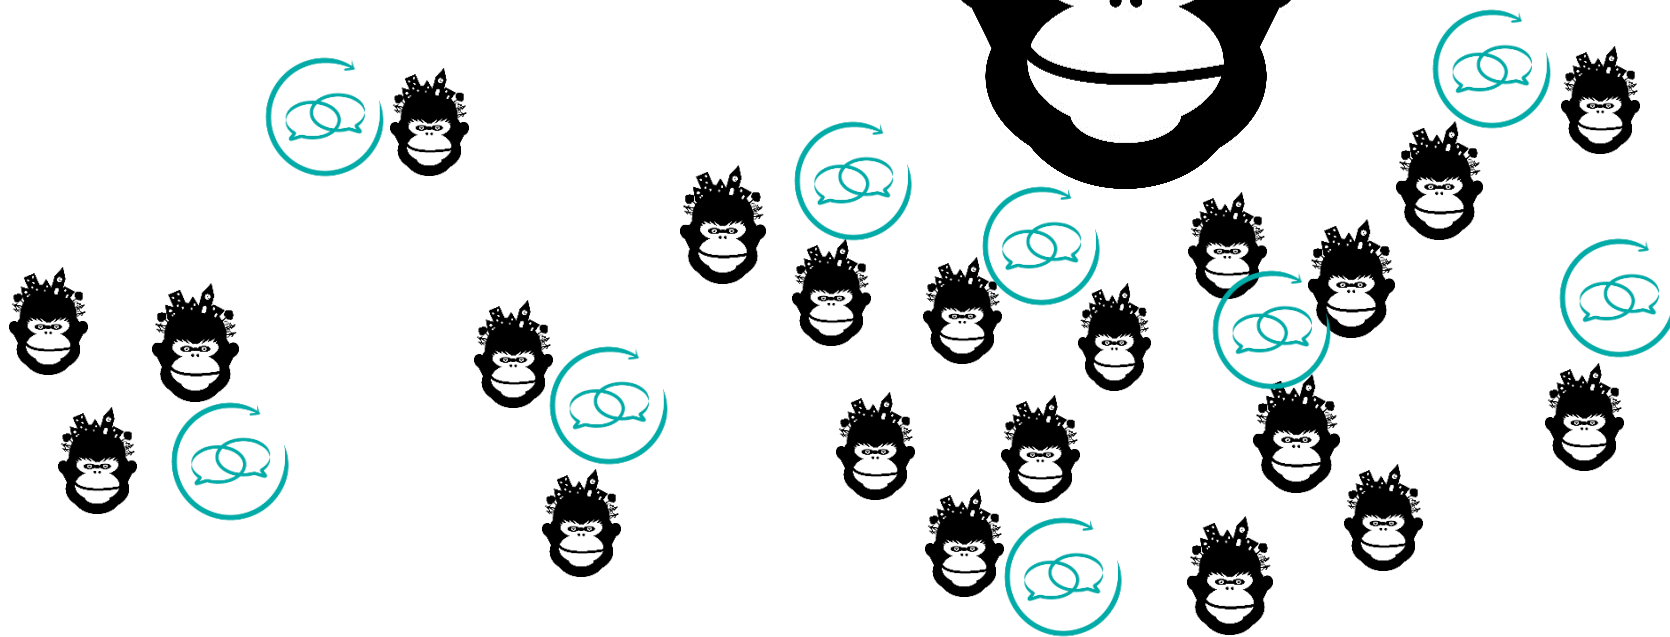

MAGDA?

EN DA?

OF DEES?

COMING TO THIS SITE!

NIMBY

Protest Supplies Factory

NOT IN
MY BACK
YARD!

NEASE!!
neasecartoons
@gmail.com

eerst
doen
dan
denken

SUPER
SIMPLE

The image features the text 'SUPER SIMPLE' in a playful, rounded font. The word 'SUPER' is on the top line and 'SIMPLE' is on the bottom line. Each letter is a different color: 'S' is red, 'U' is orange, 'P' is yellow with a white star cutout, 'E' is green, 'R' is blue, 'i' is orange, 'M' is yellow, 'P' is brown with a white penguin face, 'L' is blue, and 'E' is purple. The letters have a slight 3D effect with shadows.