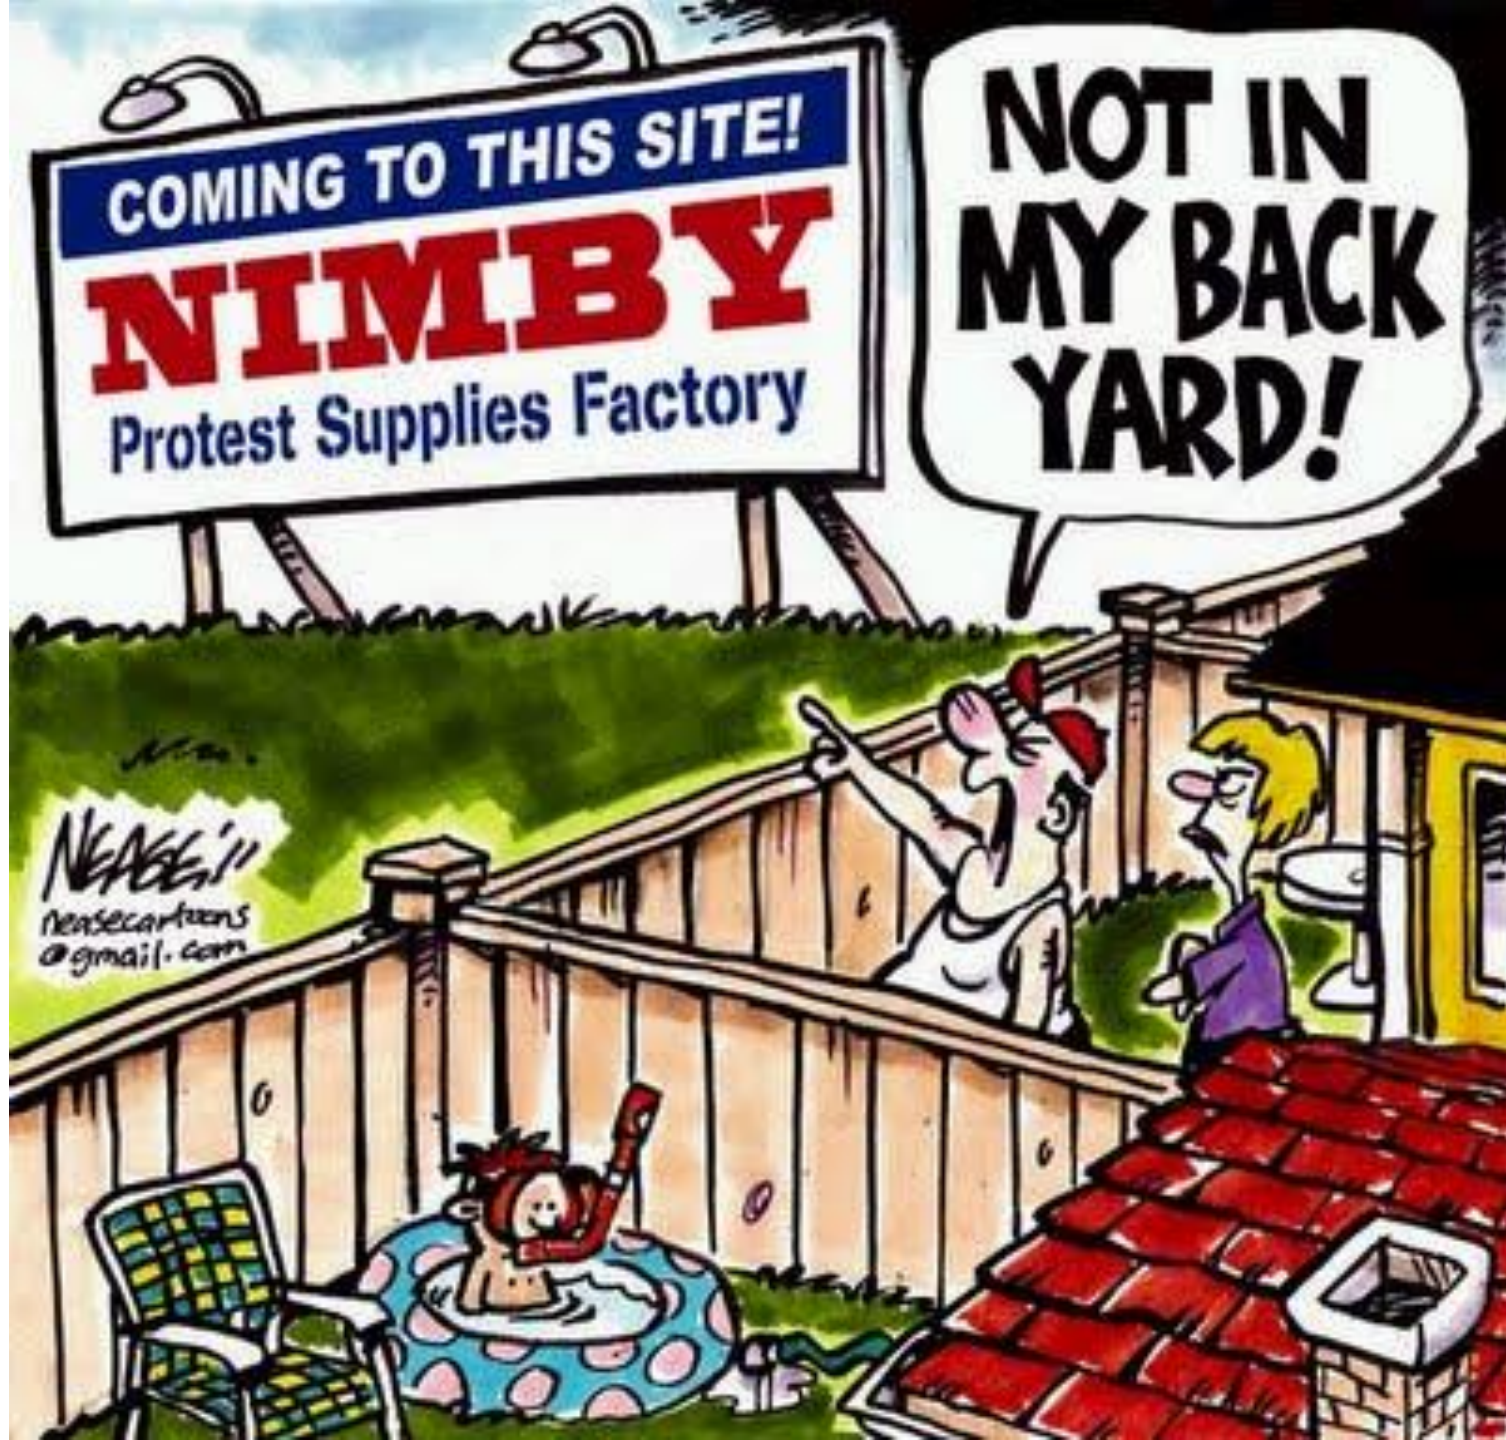

MAGDA?

EN DA?

OF DEES?

COMING TO THIS SITE!

NIMBY

Protest Supplies Factory

NOT IN
MY BACK
YARD!

NEASE!!
neasecartoons
@gmail.com

eerst
doen
dan
denken

SUPER
SIMPLE

The image features the text 'SUPER SIMPLE' in a playful, rounded font. The word 'SUPER' is on the top line and 'SIMPLE' is on the bottom line. Each letter is a different color: 'S' is red, 'U' is orange, 'P' is yellow with a white star cutout, 'E' is green, 'R' is blue, 'i' is orange, 'M' is yellow, 'P' is brown with a white penguin face, 'L' is blue, and 'E' is purple. The letters have a slight 3D effect with shadows.